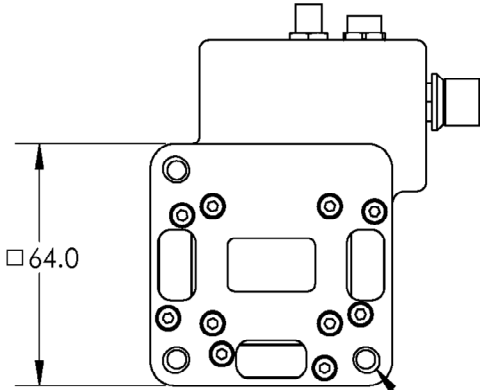

ZABER

X-VSR Vertical Lift Stage

dimensions in mm

Model Number*	Travel	A	B	C
X-VSR20	20.0	36.0	55.0	75.0
X-VSR20-E	20.0	54.0	73.0	93.0
X-VSR40	40.0	66.0	85.0	125.0

*See product page for complete list of available models at www.zaber.com

3X mounting for M6 or [1/4"] on 50 mm or [2"] grid