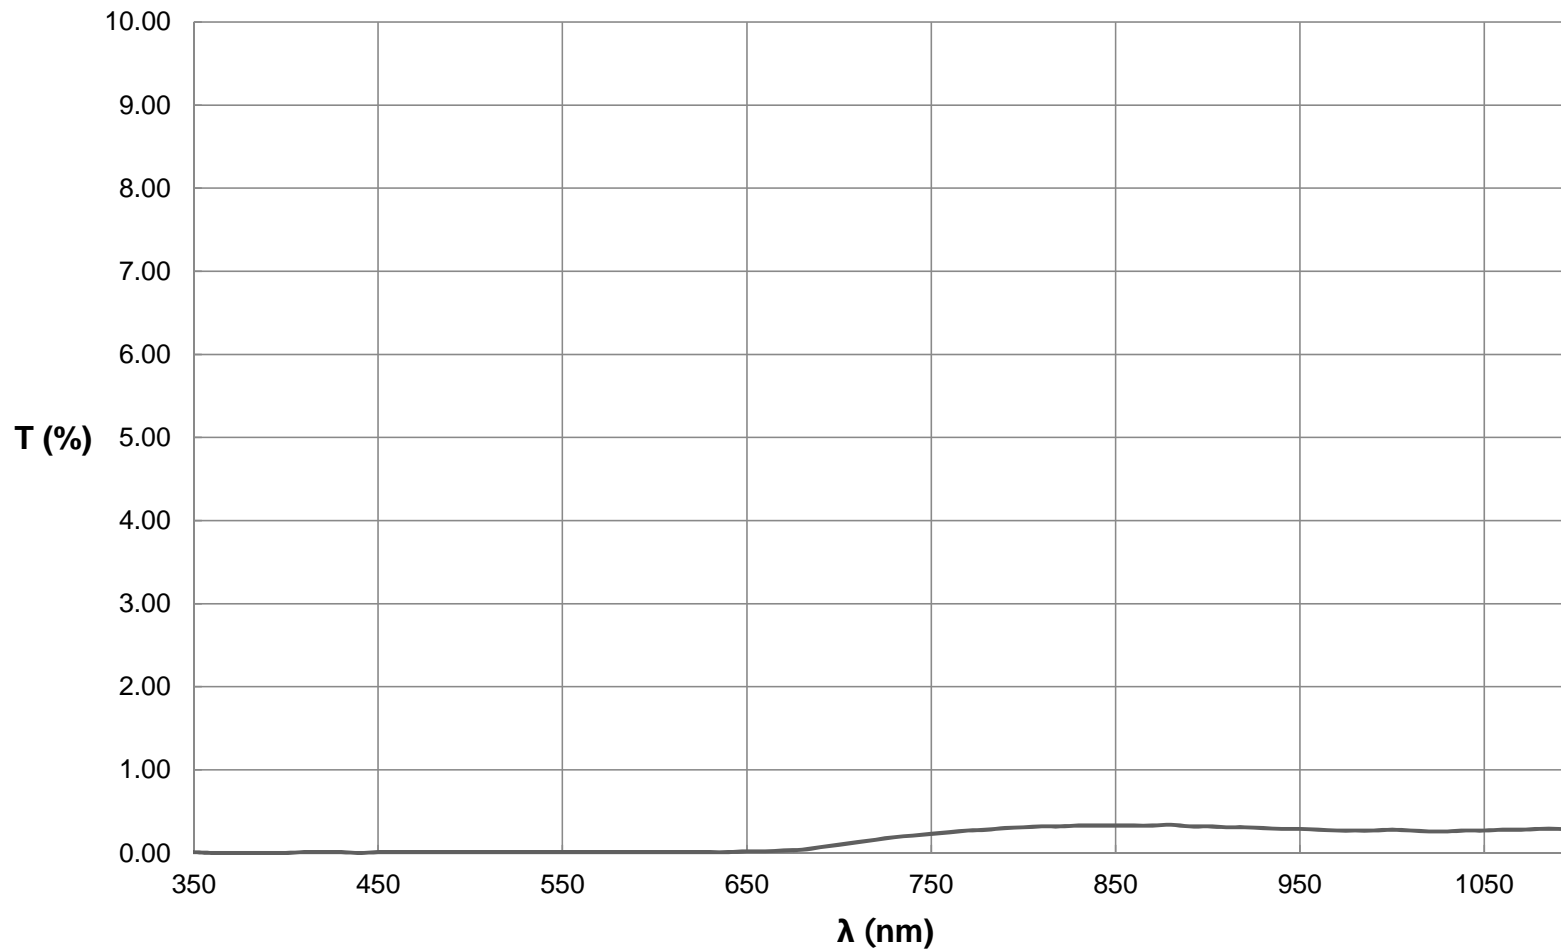

Machine Vision ND 4.0 Filter Coating Curve

**Machine Vision ND 4.0 Filter, 0.01% Average Transmission (425nm-675nm)
FOR REFERENCE ONLY**

© COPYRIGHT 2020 EDMUND OPTICS, INC. ALL RIGHTS RESERVED