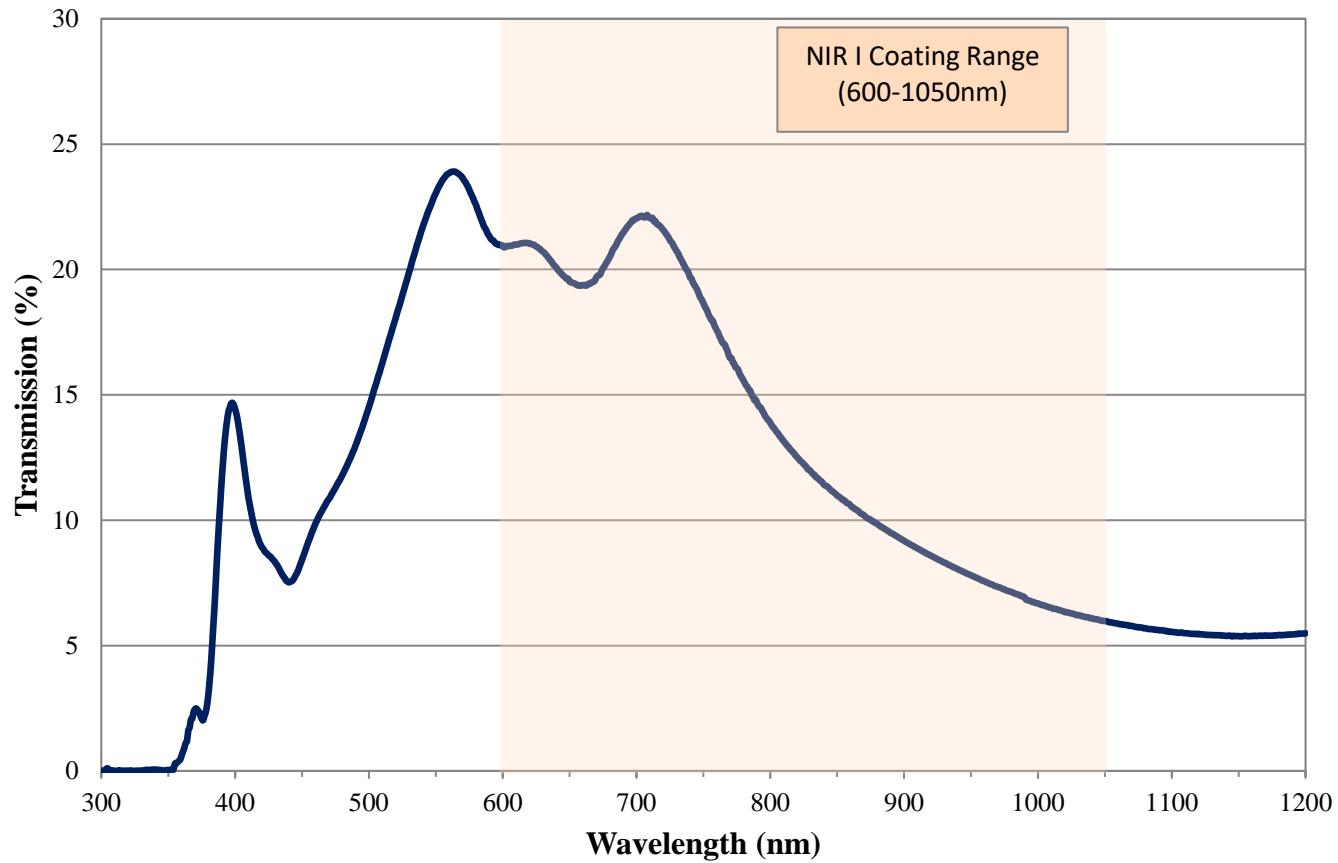

## 0.7 OD NIR I Coated Absorptive ND Filter FOR REFERENCE ONLY

COATING CURVE