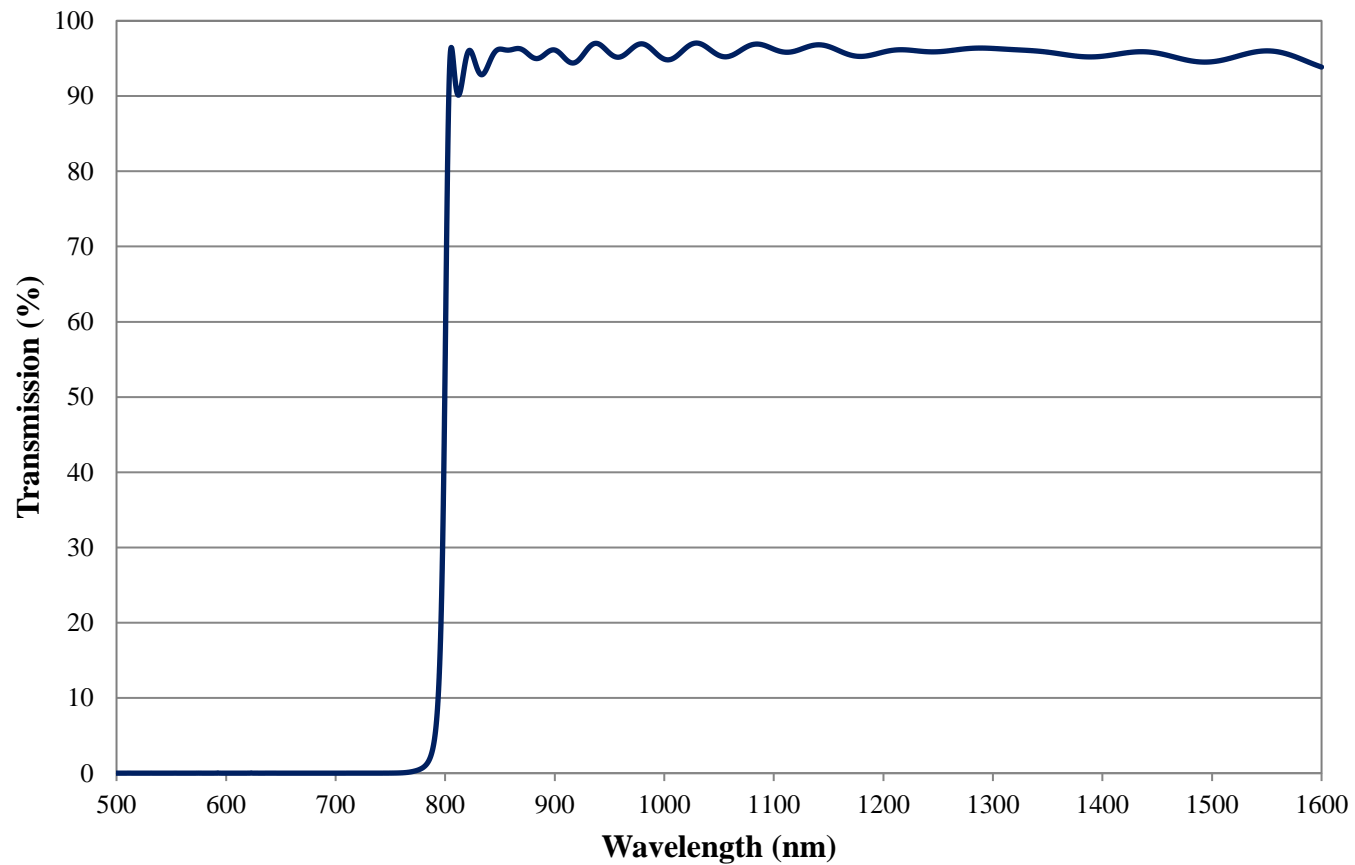

Coating Curve

Edmund Optics Inc.
USA | Asia | Europe

COATING CURVE

800nm OD 2.0 Longpass Filter FOR REFERENCE ONLY

Coating Curve

Edmund Optics Inc.
USA | Asia | Europe

COATING CURVE

800nm OD 2.0 Longpass Filter FOR REFERENCE ONLY