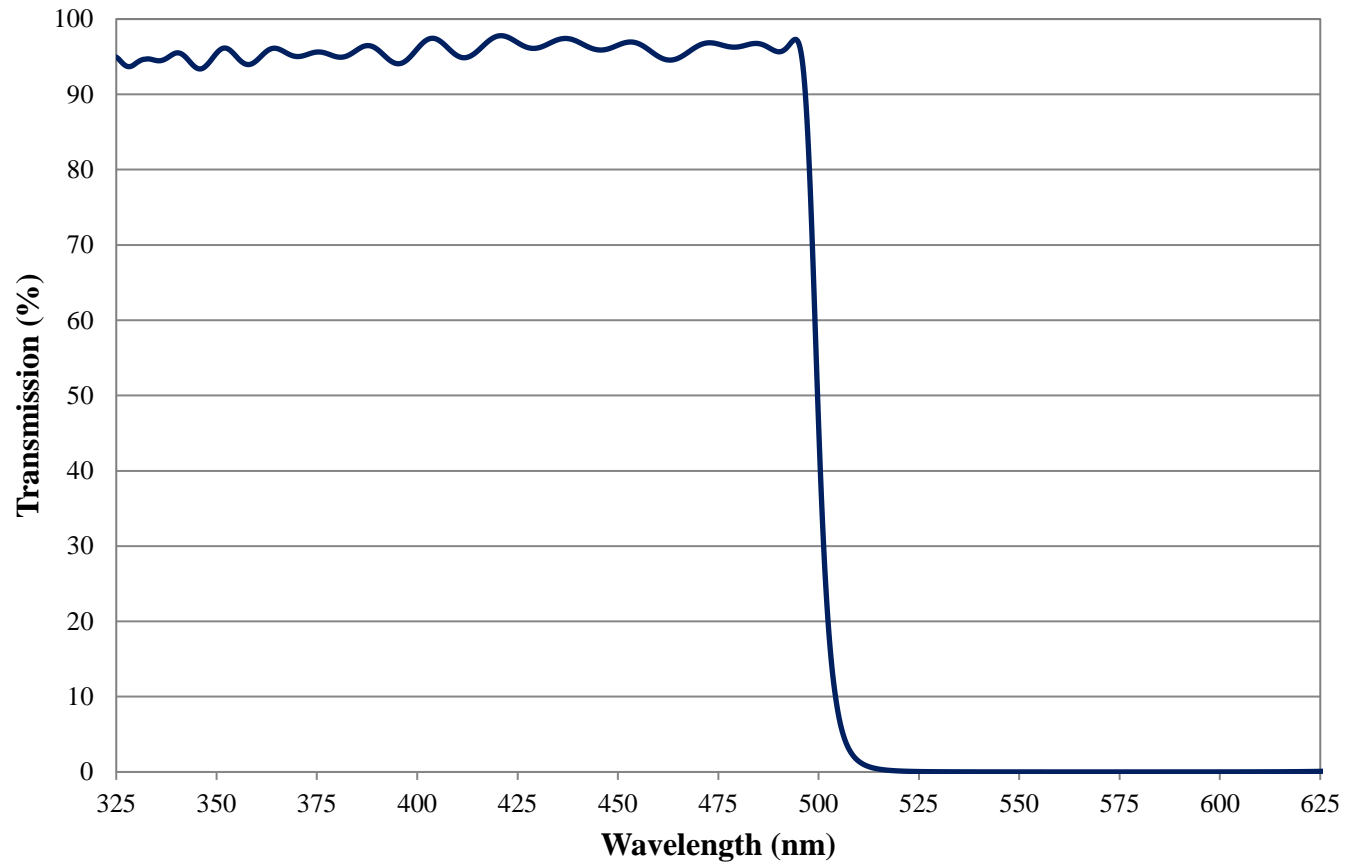

Coating Curve

Edmund Optics Inc.
USA | Asia | Europe

COATING CURVE

500nm OD 2.0 Shortpass Filter FOR REFERENCE ONLY

Coating Curve

Edmund Optics Inc.
USA | Asia | Europe

COATING CURVE

500nm OD 2.0 Shortpass Filter FOR REFERENCE ONLY