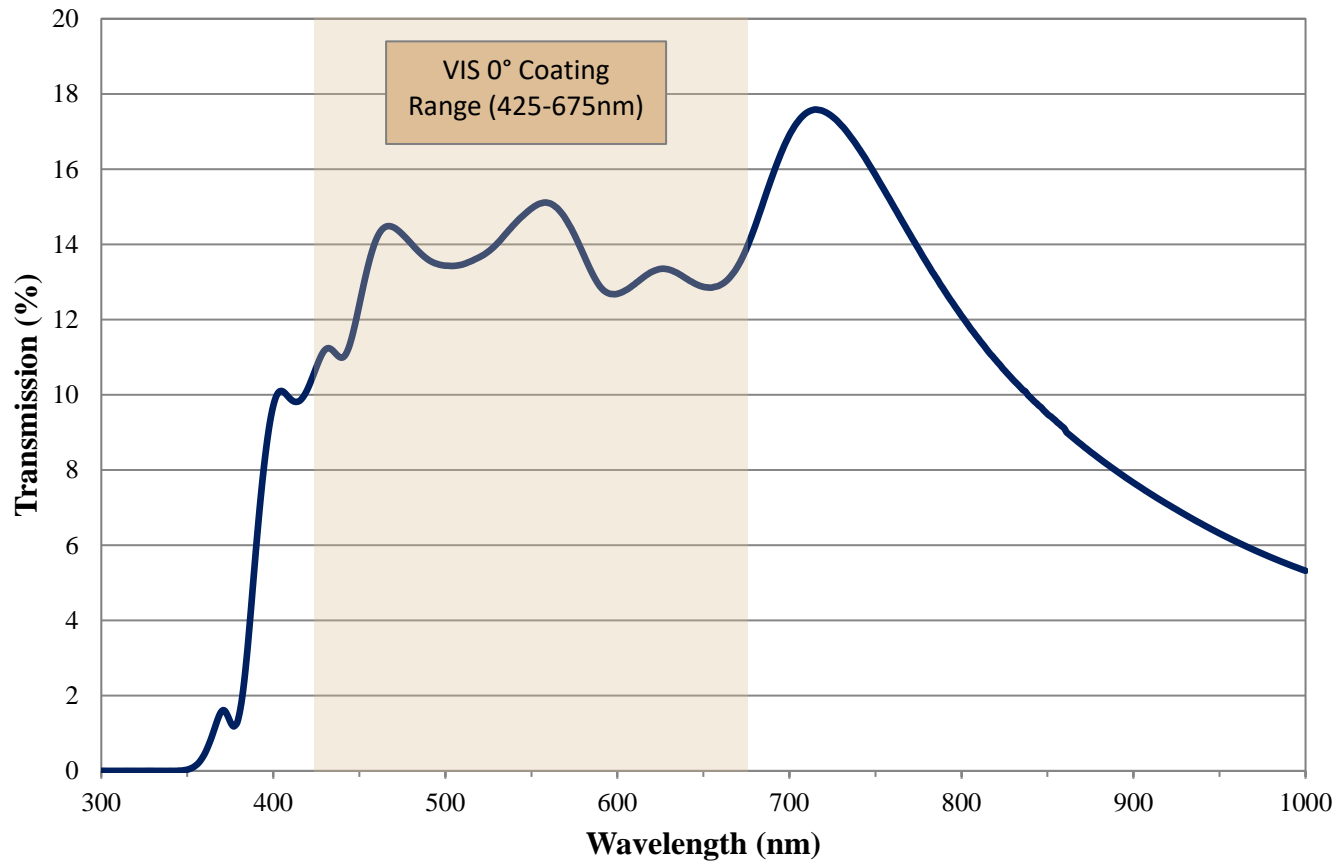

## 0.9 OD VIS 0° Coated Absorptive ND Filter FOR REFERENCE ONLY