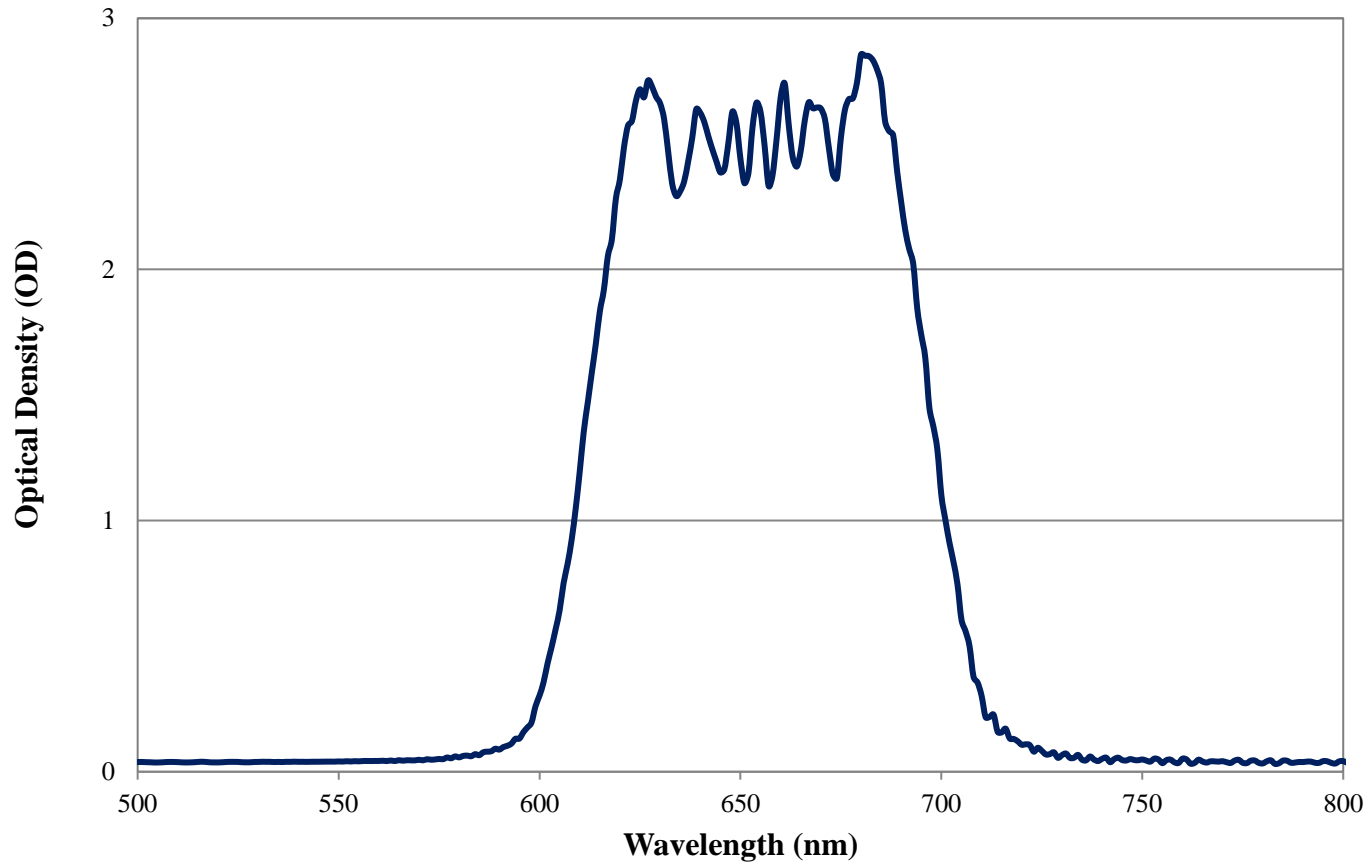

## 600nm OD 2 Ultra-Thin Shortpass Filter FOR REFERENCE ONLY

COATING CURVE