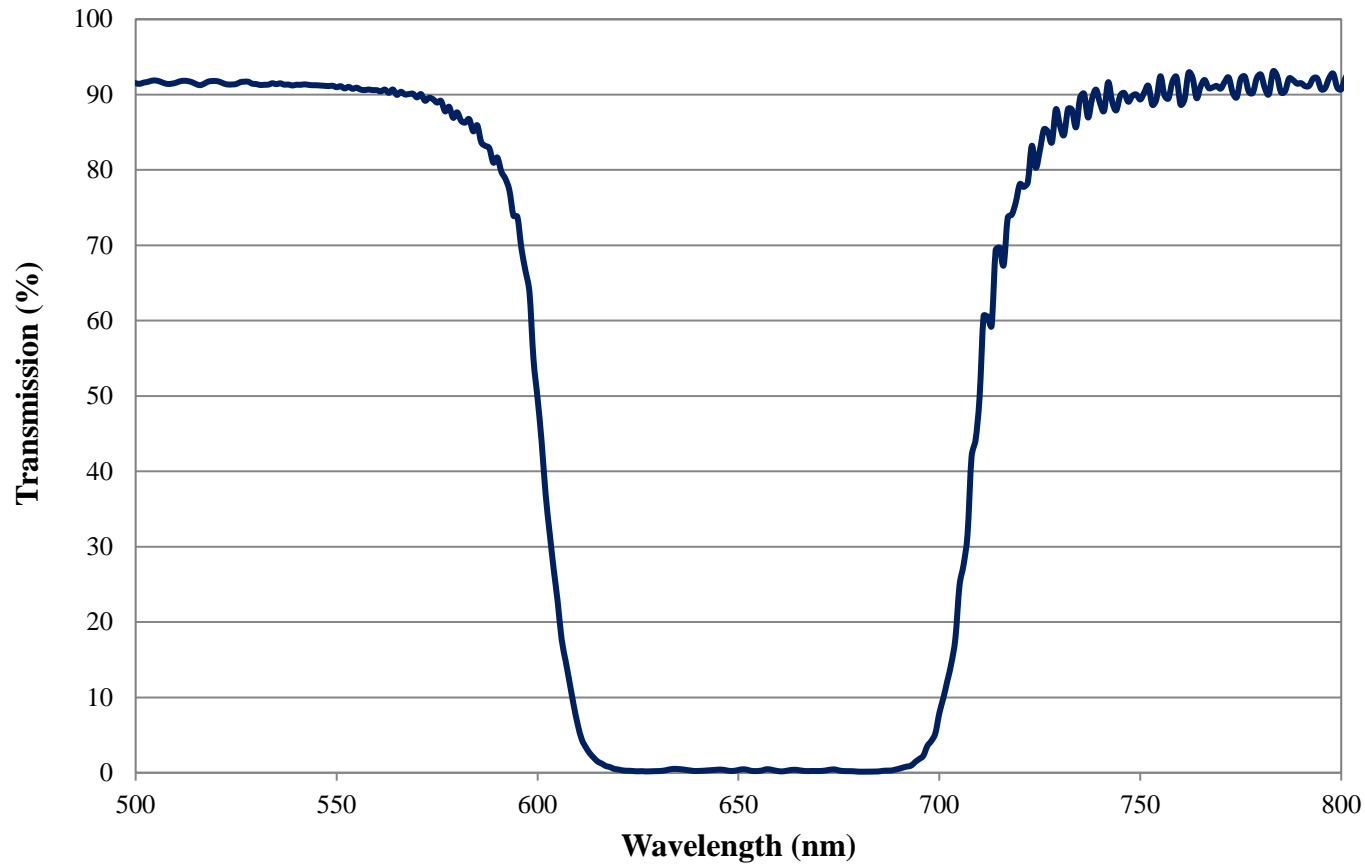

## 600nm OD 2 Ultra-Thin Shortpass Filter FOR REFERENCE ONLY

COATING CURVE