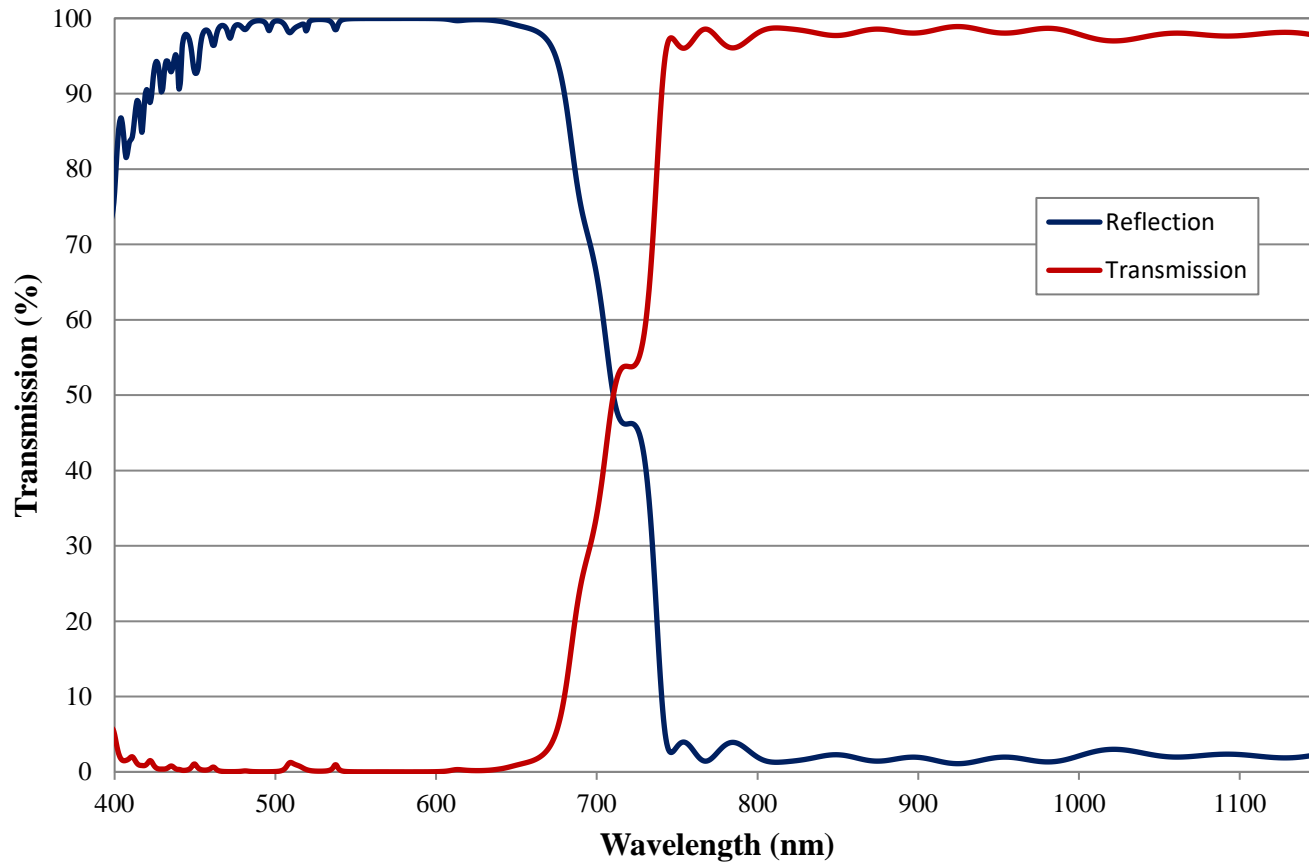

Coating Curve

Edmund Optics Inc.
USA | Asia | Europe

TECHSPEC 45° AOI Cold Mirror Coating Performance FOR REFERENCE ONLY

COATING CURVE