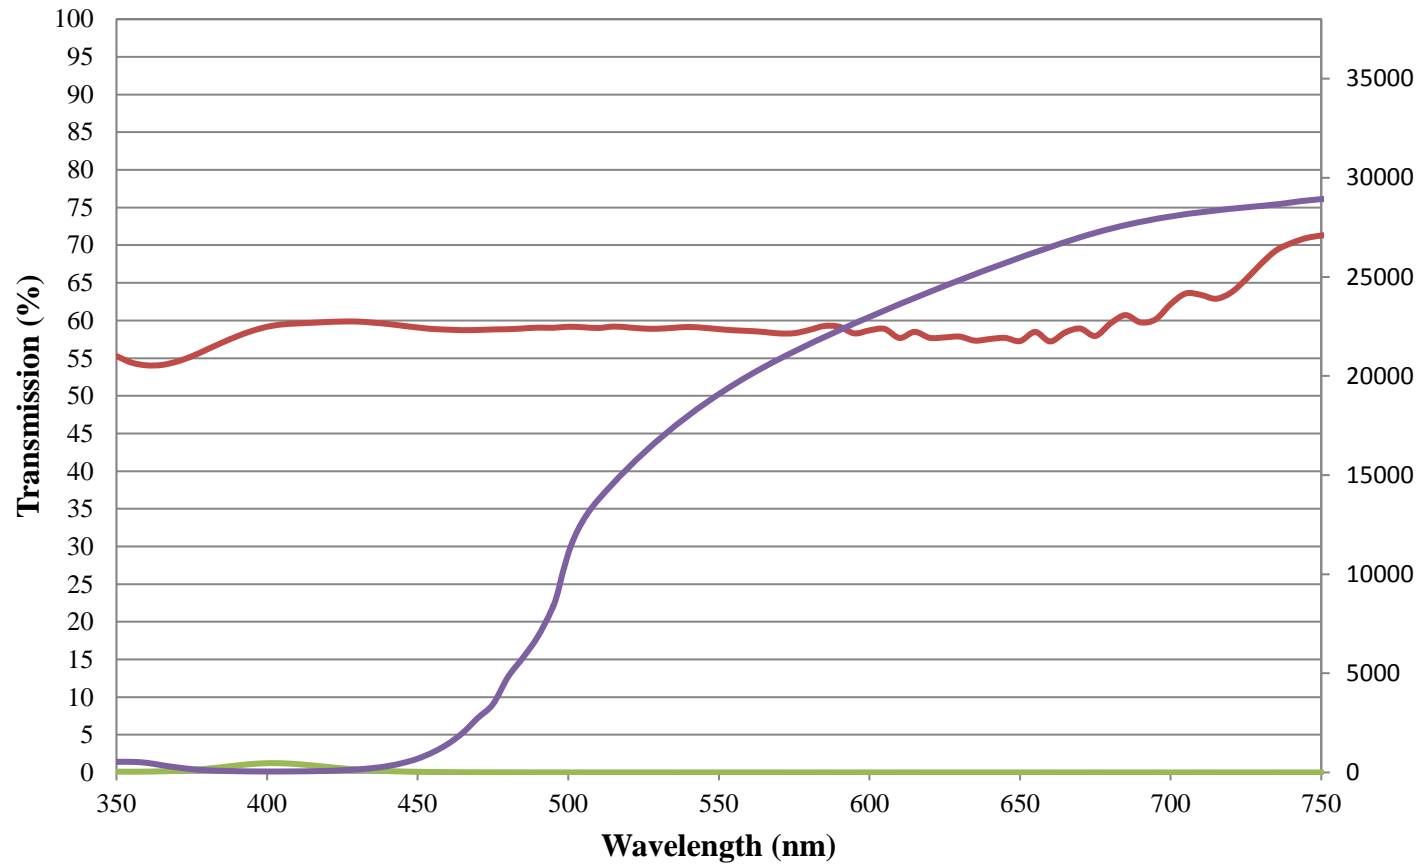

# Polarizer Curve

Edmund Optics Inc.  
USA | Asia | Europe

POLARIZER CURVE

## Linear Glass Polarizing Filters FOR REFERENCE ONLY

- Transmission (%) Single Polarizer
- Transmission (%) Crossed Polarizer
- Extinction Ratio

**EO** Edmund  
optics | worldwide  
[www.edmundoptics.com](http://www.edmundoptics.com)