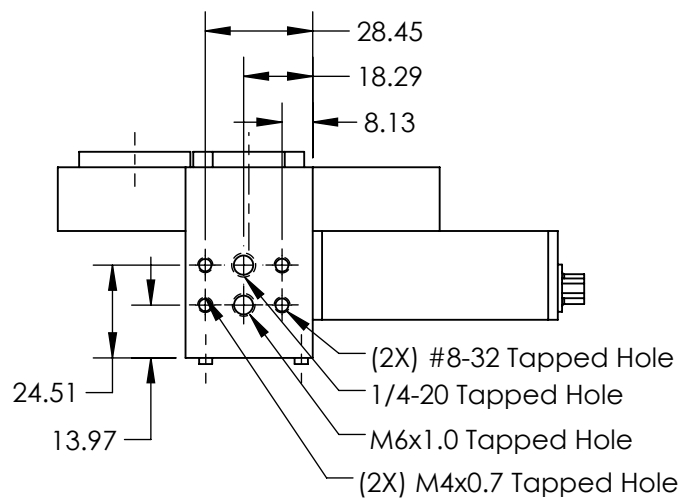

1.035" x 40 TPI
 THREADED RING
 0.31" (7.94mm) DEEP
 6 PLACES

SPECIFICATIONS SUBJECT TO CHANGE WITHOUT NOTICE
 DIMENSIONS ARE FOR REFERENCE ONLY

**FOR INFORMATION ONLY:
 DO NOT MANUFACTURE
 PARTS TO THIS DRAWING**

EO® Edmund Optics®

THIRD ANGLE PROJECTION 		TITLE	25/25.4mm 6 Position Motorized Filter Wheel	
ALL DIMS IN	mm	DWG NO	88171	SHEET 1 OF 1