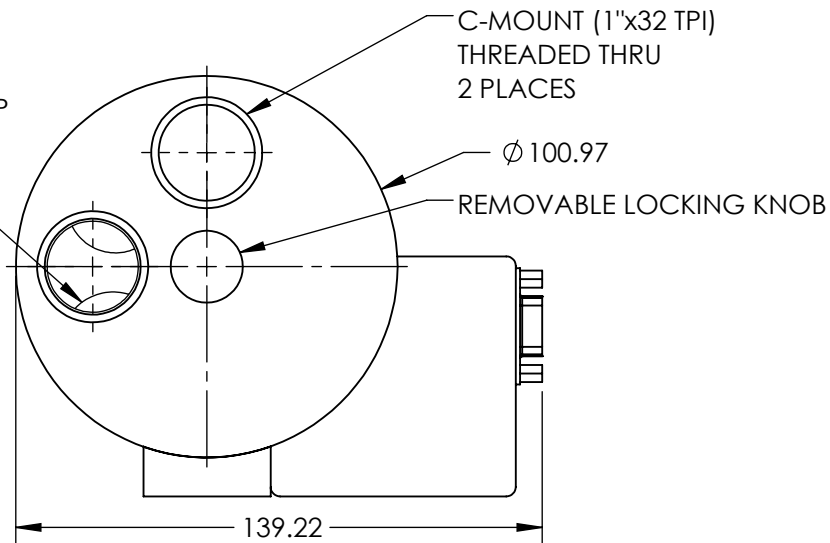

1.035" x 40 TPI
 THREADED RING
 0.31" (7.94mm) DEEP
 6 PLACES

SPECIFICATIONS SUBJECT TO CHANGE WITHOUT NOTICE
 DIMENSIONS ARE FOR REFERENCE ONLY

**FOR INFORMATION ONLY:
 DO NOT MANUFACTURE
 PARTS TO THIS DRAWING**

EO® Edmund Optics®

THIRD ANGLE PROJECTION 		TITLE	25/25.4mm 6 Position Motorized Filter Wheel	
ALL DIMS IN	mm	DWG NO	88171	SHEET 1 OF 1