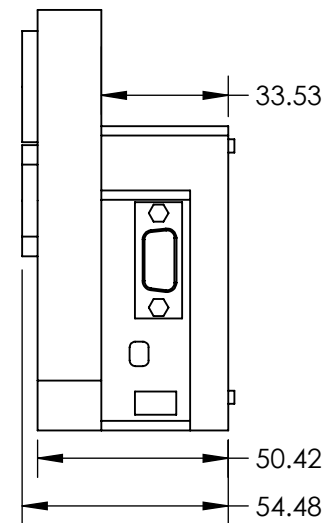

1.035" x 40 TPI
 THREADED RING
 0.31" (7.94mm) DEEP
 6 PLACES

SPECIFICATIONS SUBJECT TO CHANGE WITHOUT NOTICE
 DIMENSIONS ARE FOR REFERENCE ONLY

**FOR INFORMATION ONLY:
 DO NOT MANUFACTURE
 PARTS TO THIS DRAWING**

EO® Edmund Optics®

THIRD ANGLE PROJECTION 		TITLE	25/25.4mm 6 Position Motorized Filter Wheel	
ALL DIMS IN	mm	DWG NO	88171	SHEET 1 OF 1