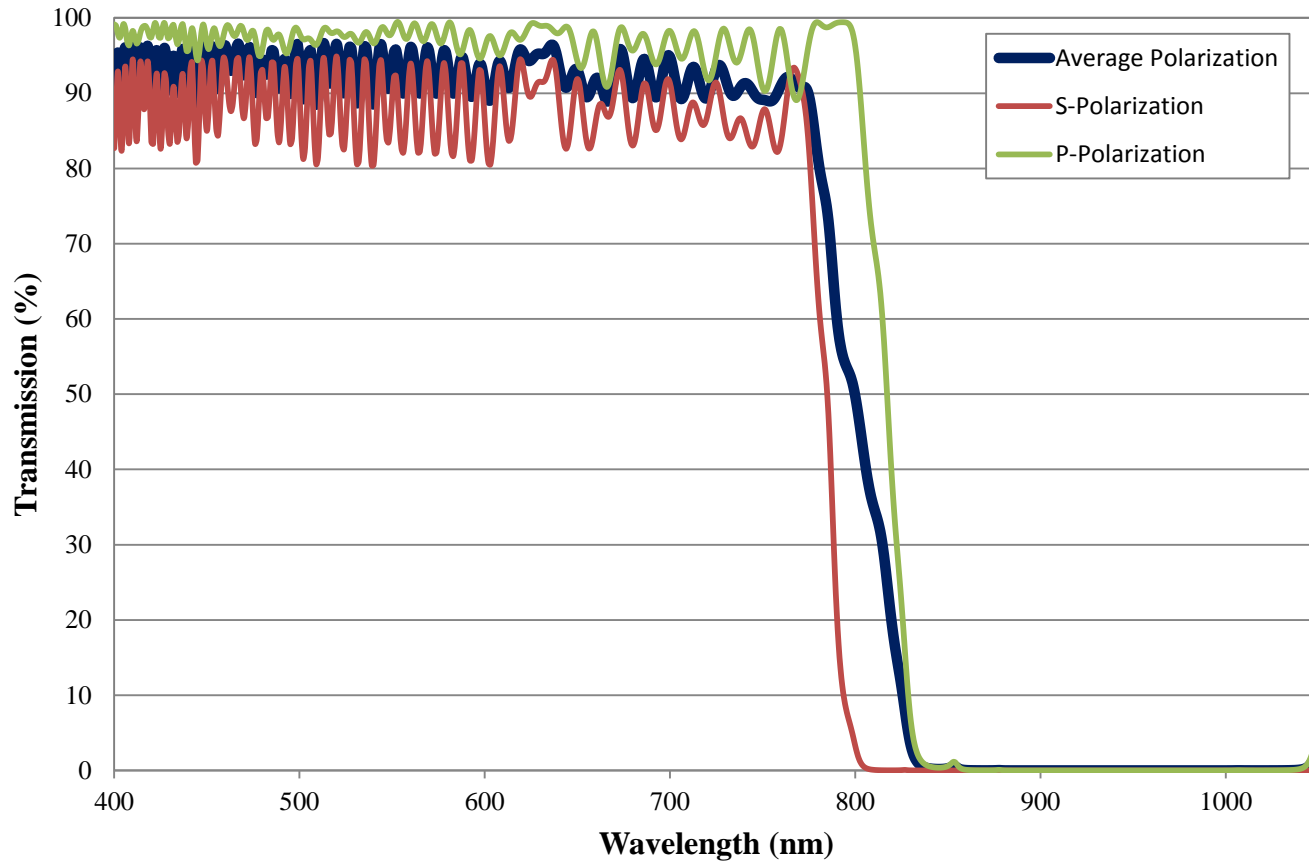

## 800nm Dichroic Shortpass Filter FOR REFERENCE ONLY

COATING CURVE

## 800nm Dichroic Shortpass Filter FOR REFERENCE ONLY