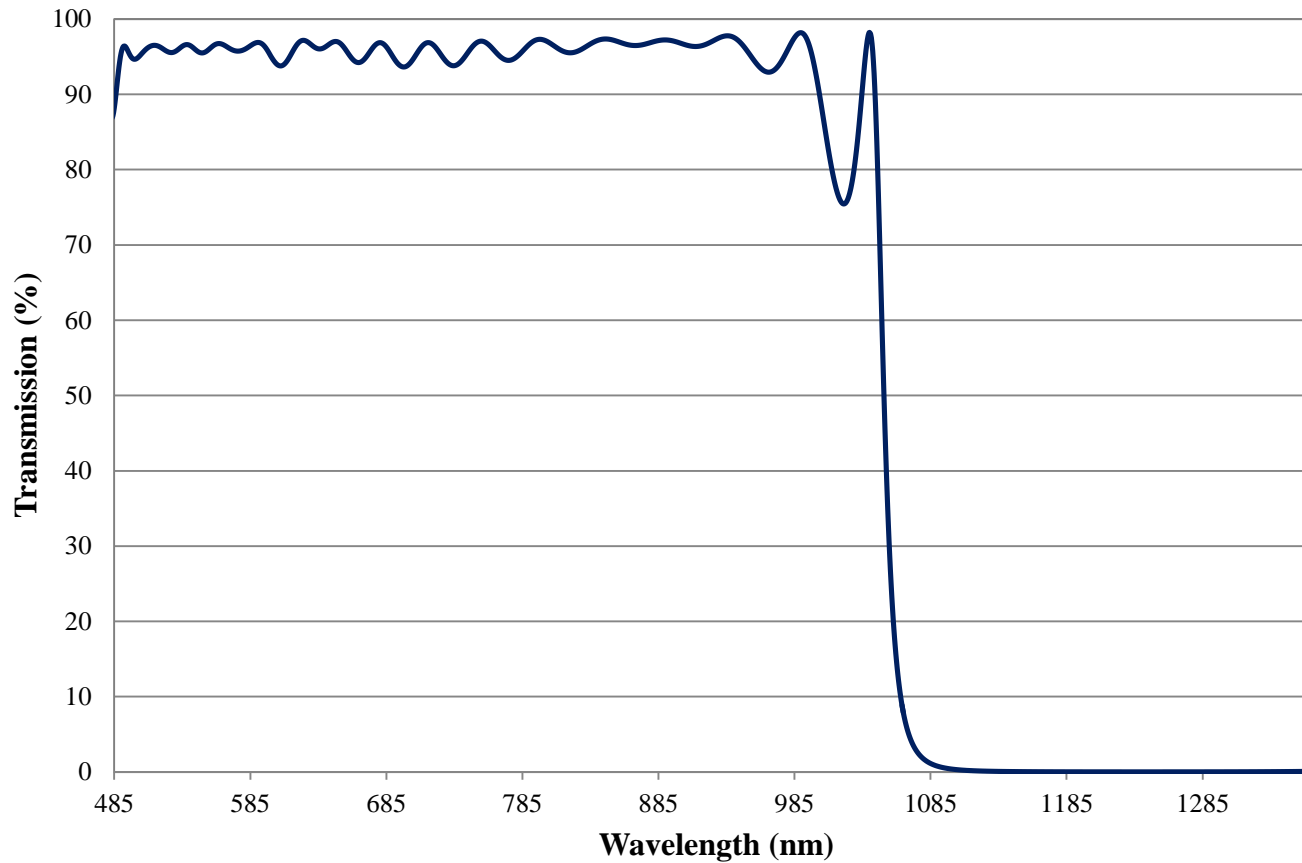

Coating Curve

Edmund Optics Inc.
USA | Asia | Europe

1050nm Techspec Shortpass Filter: OD >2.0 Coating Performance FOR REFERENCE ONLY

COATING CURVE

Coating Curve

Edmund Optics Inc.
USA | Asia | Europe

1050nm Techspec Shortpass Filter: OD >2.0 Coating Performance FOR REFERENCE ONLY

COATING CURVE