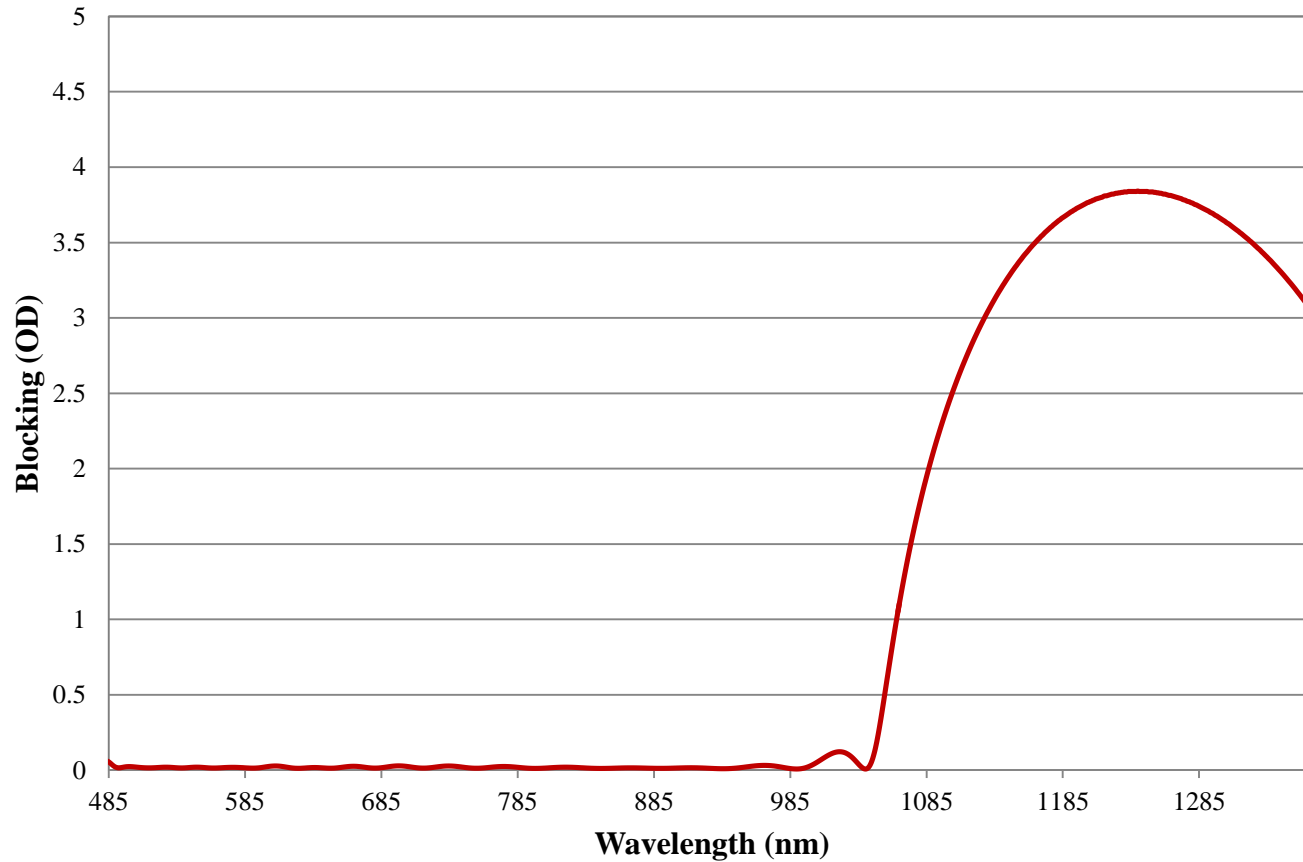

Coating Curve

Edmund Optics Inc.
USA | Asia | Europe

1050nm Techspec Shortpass Filter: OD >2.0 Coating Performance FOR REFERENCE ONLY

COATING CURVE

Coating Curve

Edmund Optics Inc.
USA | Asia | Europe

1050nm Techspec Shortpass Filter: OD >2.0 Coating Performance FOR REFERENCE ONLY

COATING CURVE