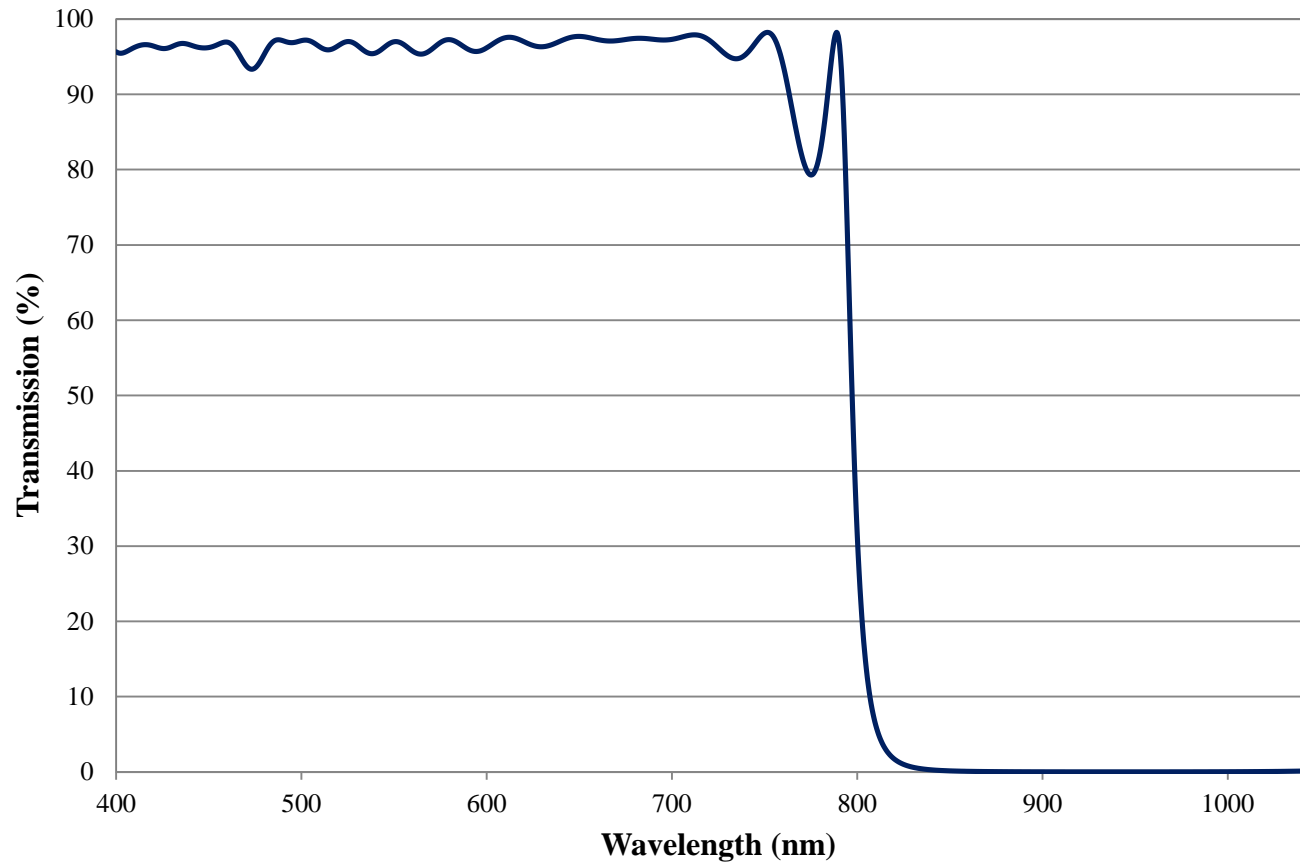

## 800nm Techspec Shortpass Filter: OD >2.0 Coating Performance FOR REFERENCE ONLY