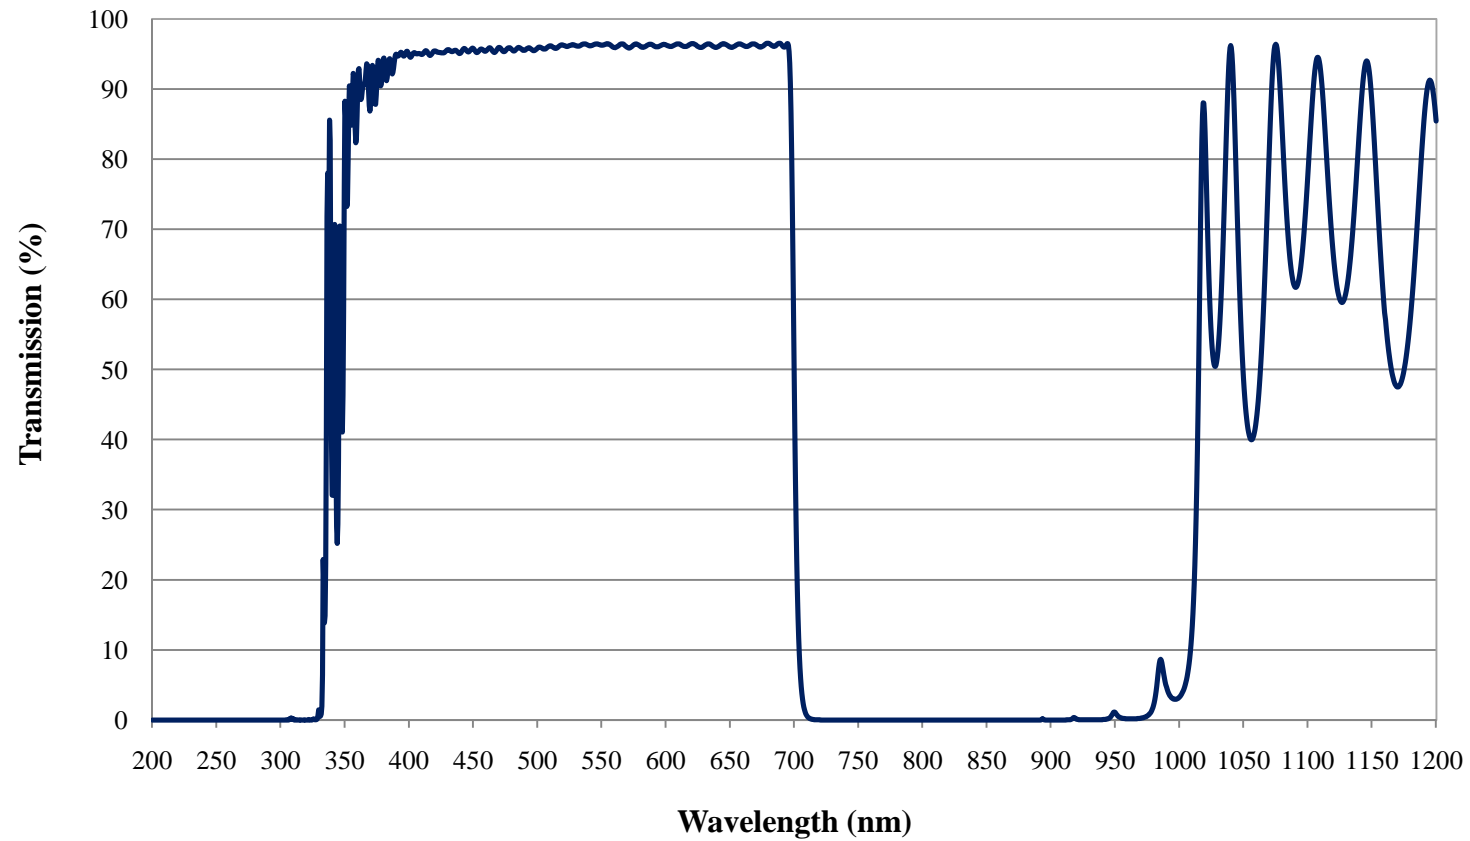

Coating Curve

Edmund Optics Inc.
USA | Asia | Europe

700nm Shortpass Filter OD >4.0 Coating Performance FOR REFERENCE ONLY

COATING CURVE